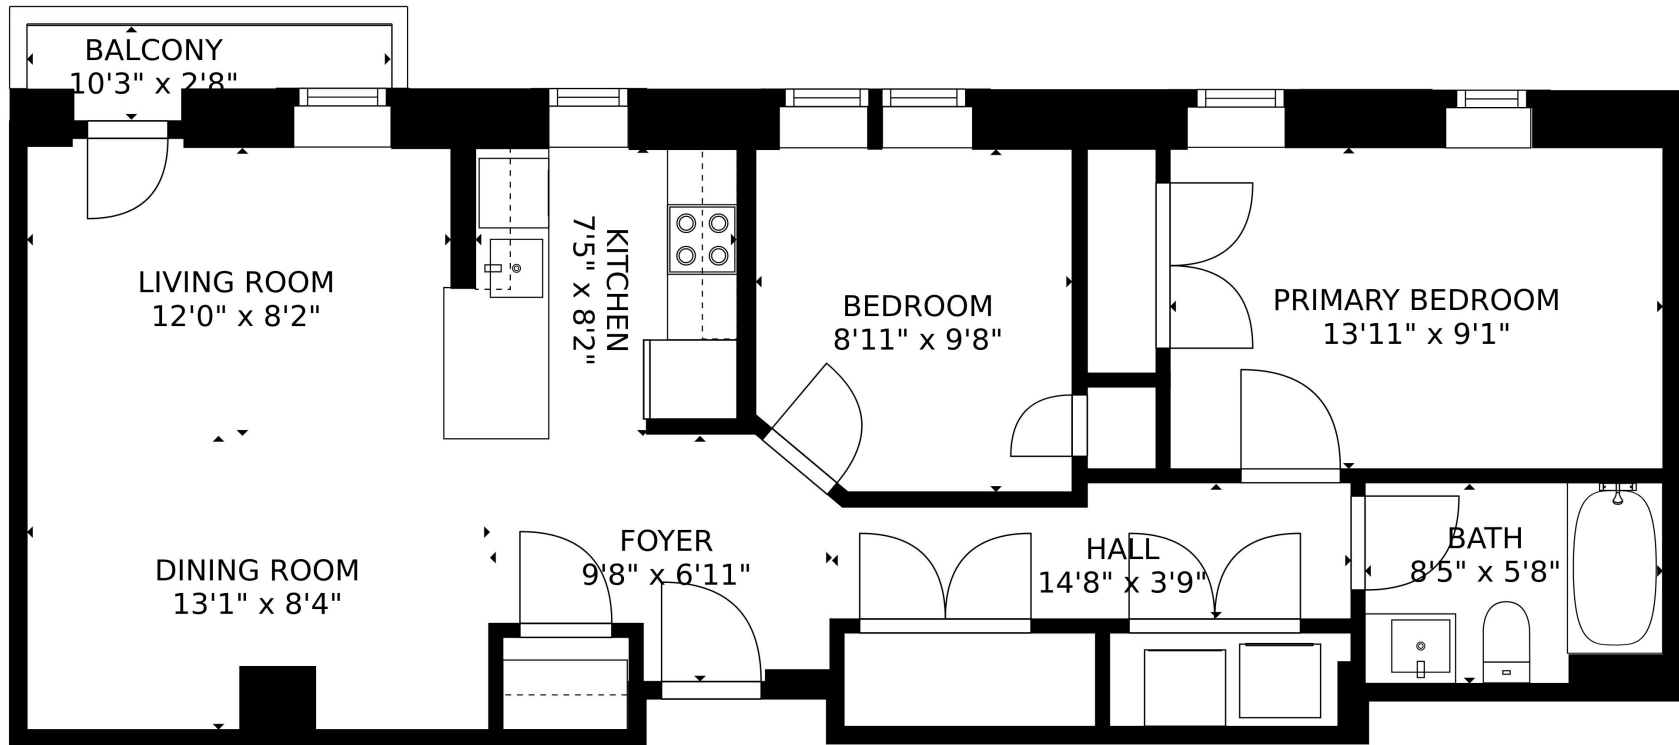

1308 Clifton Street NW | Unit 116 | Washington, DC

Proudly Presented by Amber Harris
Keller Williams Capital Properties

KELLERWILLIAMS.
CAPITAL PROPERTIES